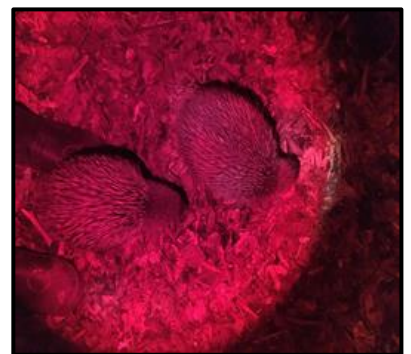

OUR FIRST EGG HAS ARRIVED!

Eggs Incubating	1
Chicks Hatched	0
Rowi in Nocturnal House	2

Our first egg for the season (2017/18) has arrived, and we have started off with a bang! Its been a pretty mild winter over the last couple of years, which has meant that some our birds are breeding a little earlier than usual. The winning streak continues for our pair "Boof" (male) and "Snatch" (female), who have been the first pair to breed for the last couple of years. This gorgeous pair have produced many healthy little chicks, and we are very excited to meet their new addition. Our beautiful egg arrived on the 20th July, at 32 days of incubation. It was uplifted on the same day by our wonderful rangers Anya and Iain from DOC. The gorgeous egg weighed 414.1g and is settling in well in its new artificial environment. The egg is expected to hatch around the 4th September. In the meantime we are 'egg-erly' awaiting for more eggs to join this little one. We have had news that the latest Skyrainger flight has detected a further 6 nests out there in Okarito! So wont be long till this egg has some company!

Our Nocturnal House birds are also growing up very fast. At 5 months of age our wee little fluffballs Dawn and Dusk are stomping around the nocturnal house like little dinosaurs being very inquisitive of everything in there. They will even come up to our rangers boots at times to come and see what they are up to. Its not long until these guys are off on their next adventure, and our Nocturnal House is occupied with some new chicks. So make sure you come in and see these two before they depart!

We welcomed back an old face of WCWC for a brief visit. This is Katie Gibb holding Dawn for her health check. These birds get checked regularly to make sure they are healthy.